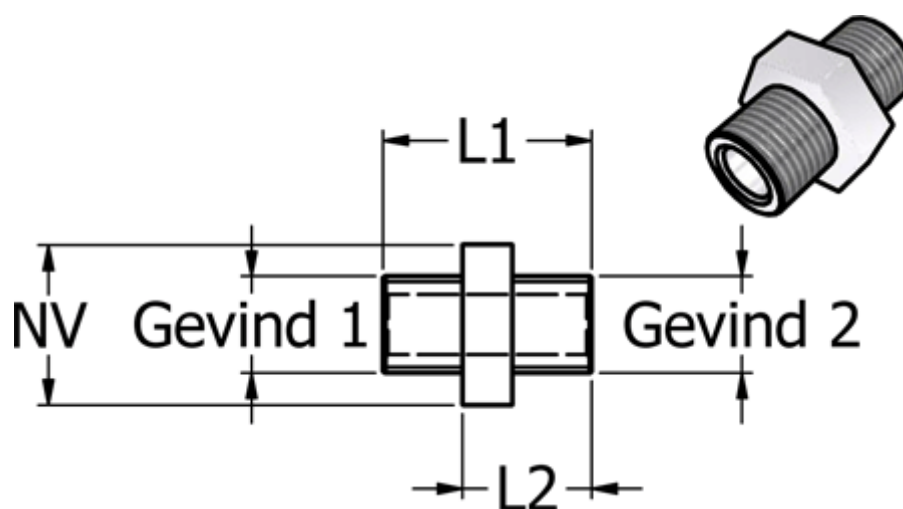

Article number: 586252302ES

Description: Stainless threaded adaptor 252.302-ES double, R 3/8" /R 3/8"  
with external conical thread

## Measures

L1 = 38

L2 = 22

NV = 22

Thread 1 = R 3/8"

Thread 2 = R 3/8"